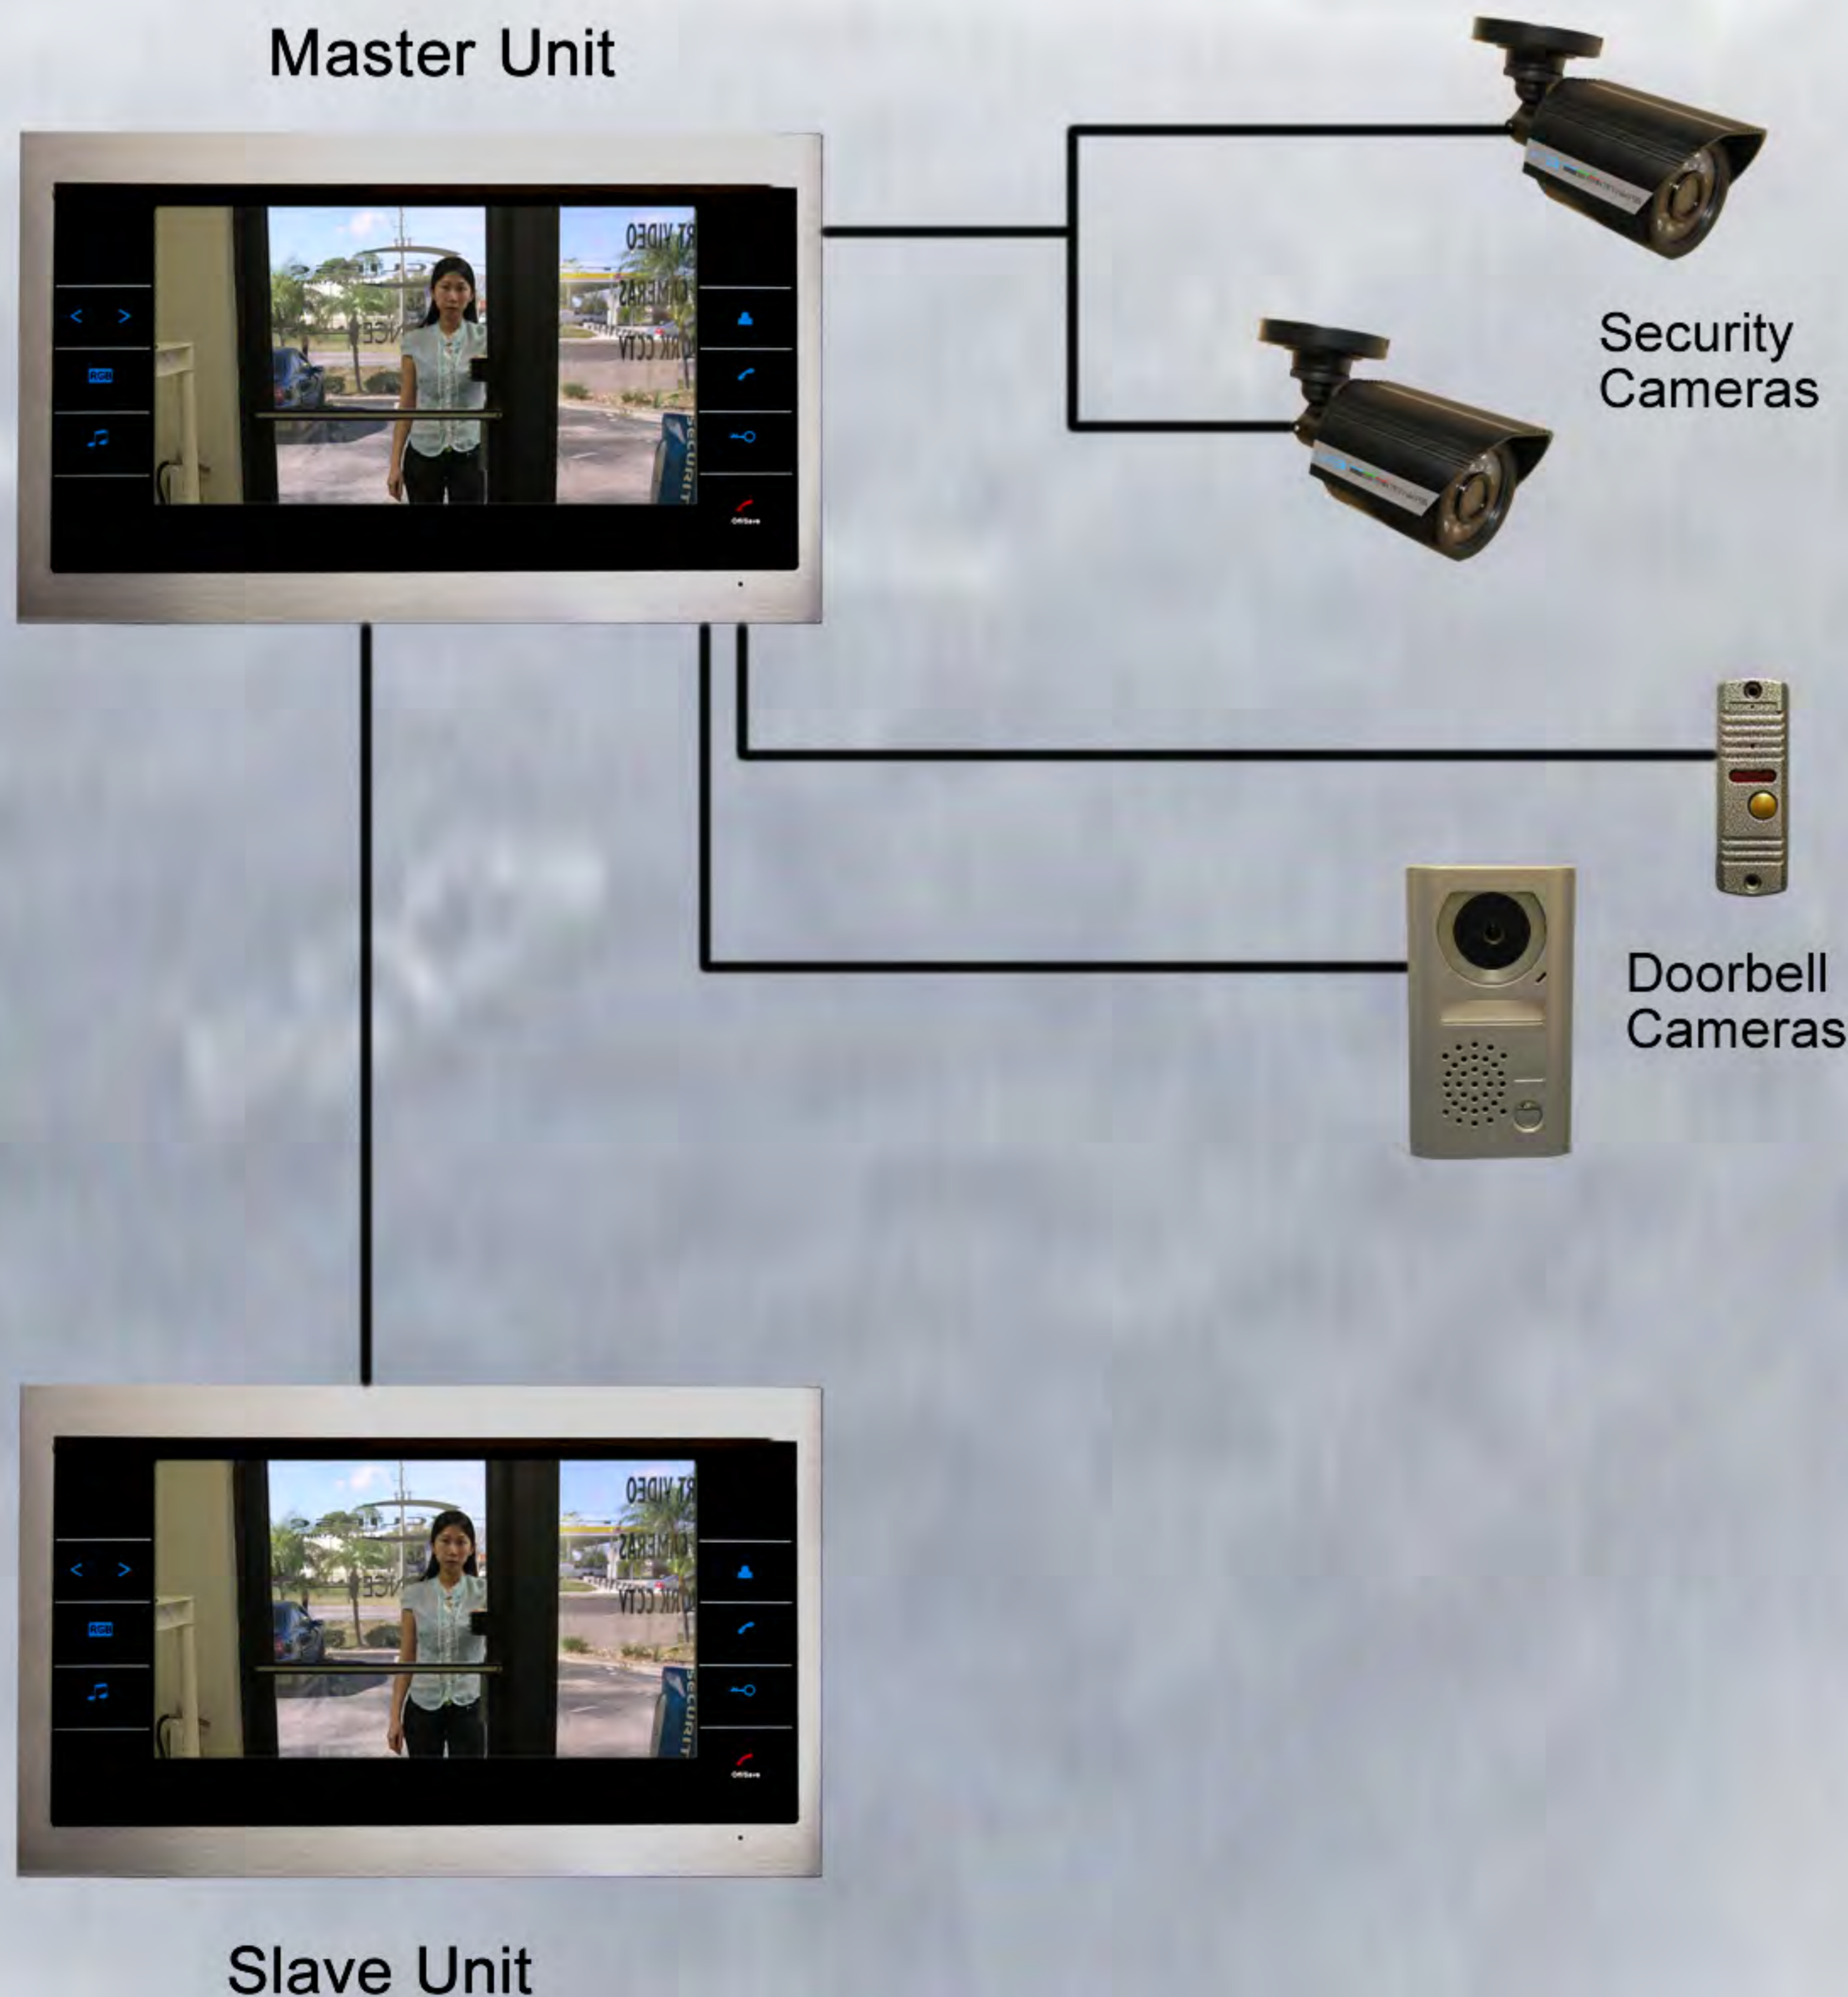

ECL-V702

Expandable Advanced Video Doorbell Monitor

The ECL-V702 is an advanced indoor video doorbell station designed for use with one or two outdoor doorbell camera units. Users can see who is ringing the doorbell and talk with them, and control the door or gate lock associated with the calling unit. You can add a second (sub-monitor) ECL-V702 to the system and monitor your doorbell cameras from two locations. It can also connect to up to two (2) additional security cameras, allowing you to page through both doorbell cameras and both security cameras from the main or sub-monitor unit.

Easy to clean, satin aluminum finish with sealed acrylic face. Easy to reach touch-panel controls on the front. Built-in speaker and microphone for two-way communication.

Features

Live Color Video and Voice Contact with Multiple Stations
Monitor Visitor, Visitor Intercom, Broadcast, Call Transfer
Unlock Button for up to two Doors/Gates
Audio: Internal speaker (mono)
Adjustable volume/brightness/contrast/color
Internal Microphone & speaker for 2-way communication
Can Operate in Standalone Mode
Add One (1) Additional Indoor Monitor (ECL-V702)
Doorbell Cameras: Connects to up to 2 Doorbell Cameras
Auxiliary Cameras: Connects to up to 2 Additional Security Cameras
Additional functions:
• Supports Internal Call and Door Call Transfers between Indoor Stations
• Do Not Disturb mode
• Television/Radio input
• Selectable door chimes
• Built-in seasonal chime themes
• Connect to DVD/MP3 player
• Easy to clean
• Easy to install
• 10" DIAGONAL DISPLAY

ECL-VCIT/VBIT

ECL-VC2

Compatible Doorbell Cameras

The ECL-VCIT (color), ECL-VBIT (B/W) and ECL-VC2 (color) offer two different looks for doorbell camera stations. Both models are weatherproof and provide night time viewing.

SUPER WIDE 10-Inch Diagonal LCD Screen

ULTRA-THIN 1-INCH THICK

FRONT

SIDE