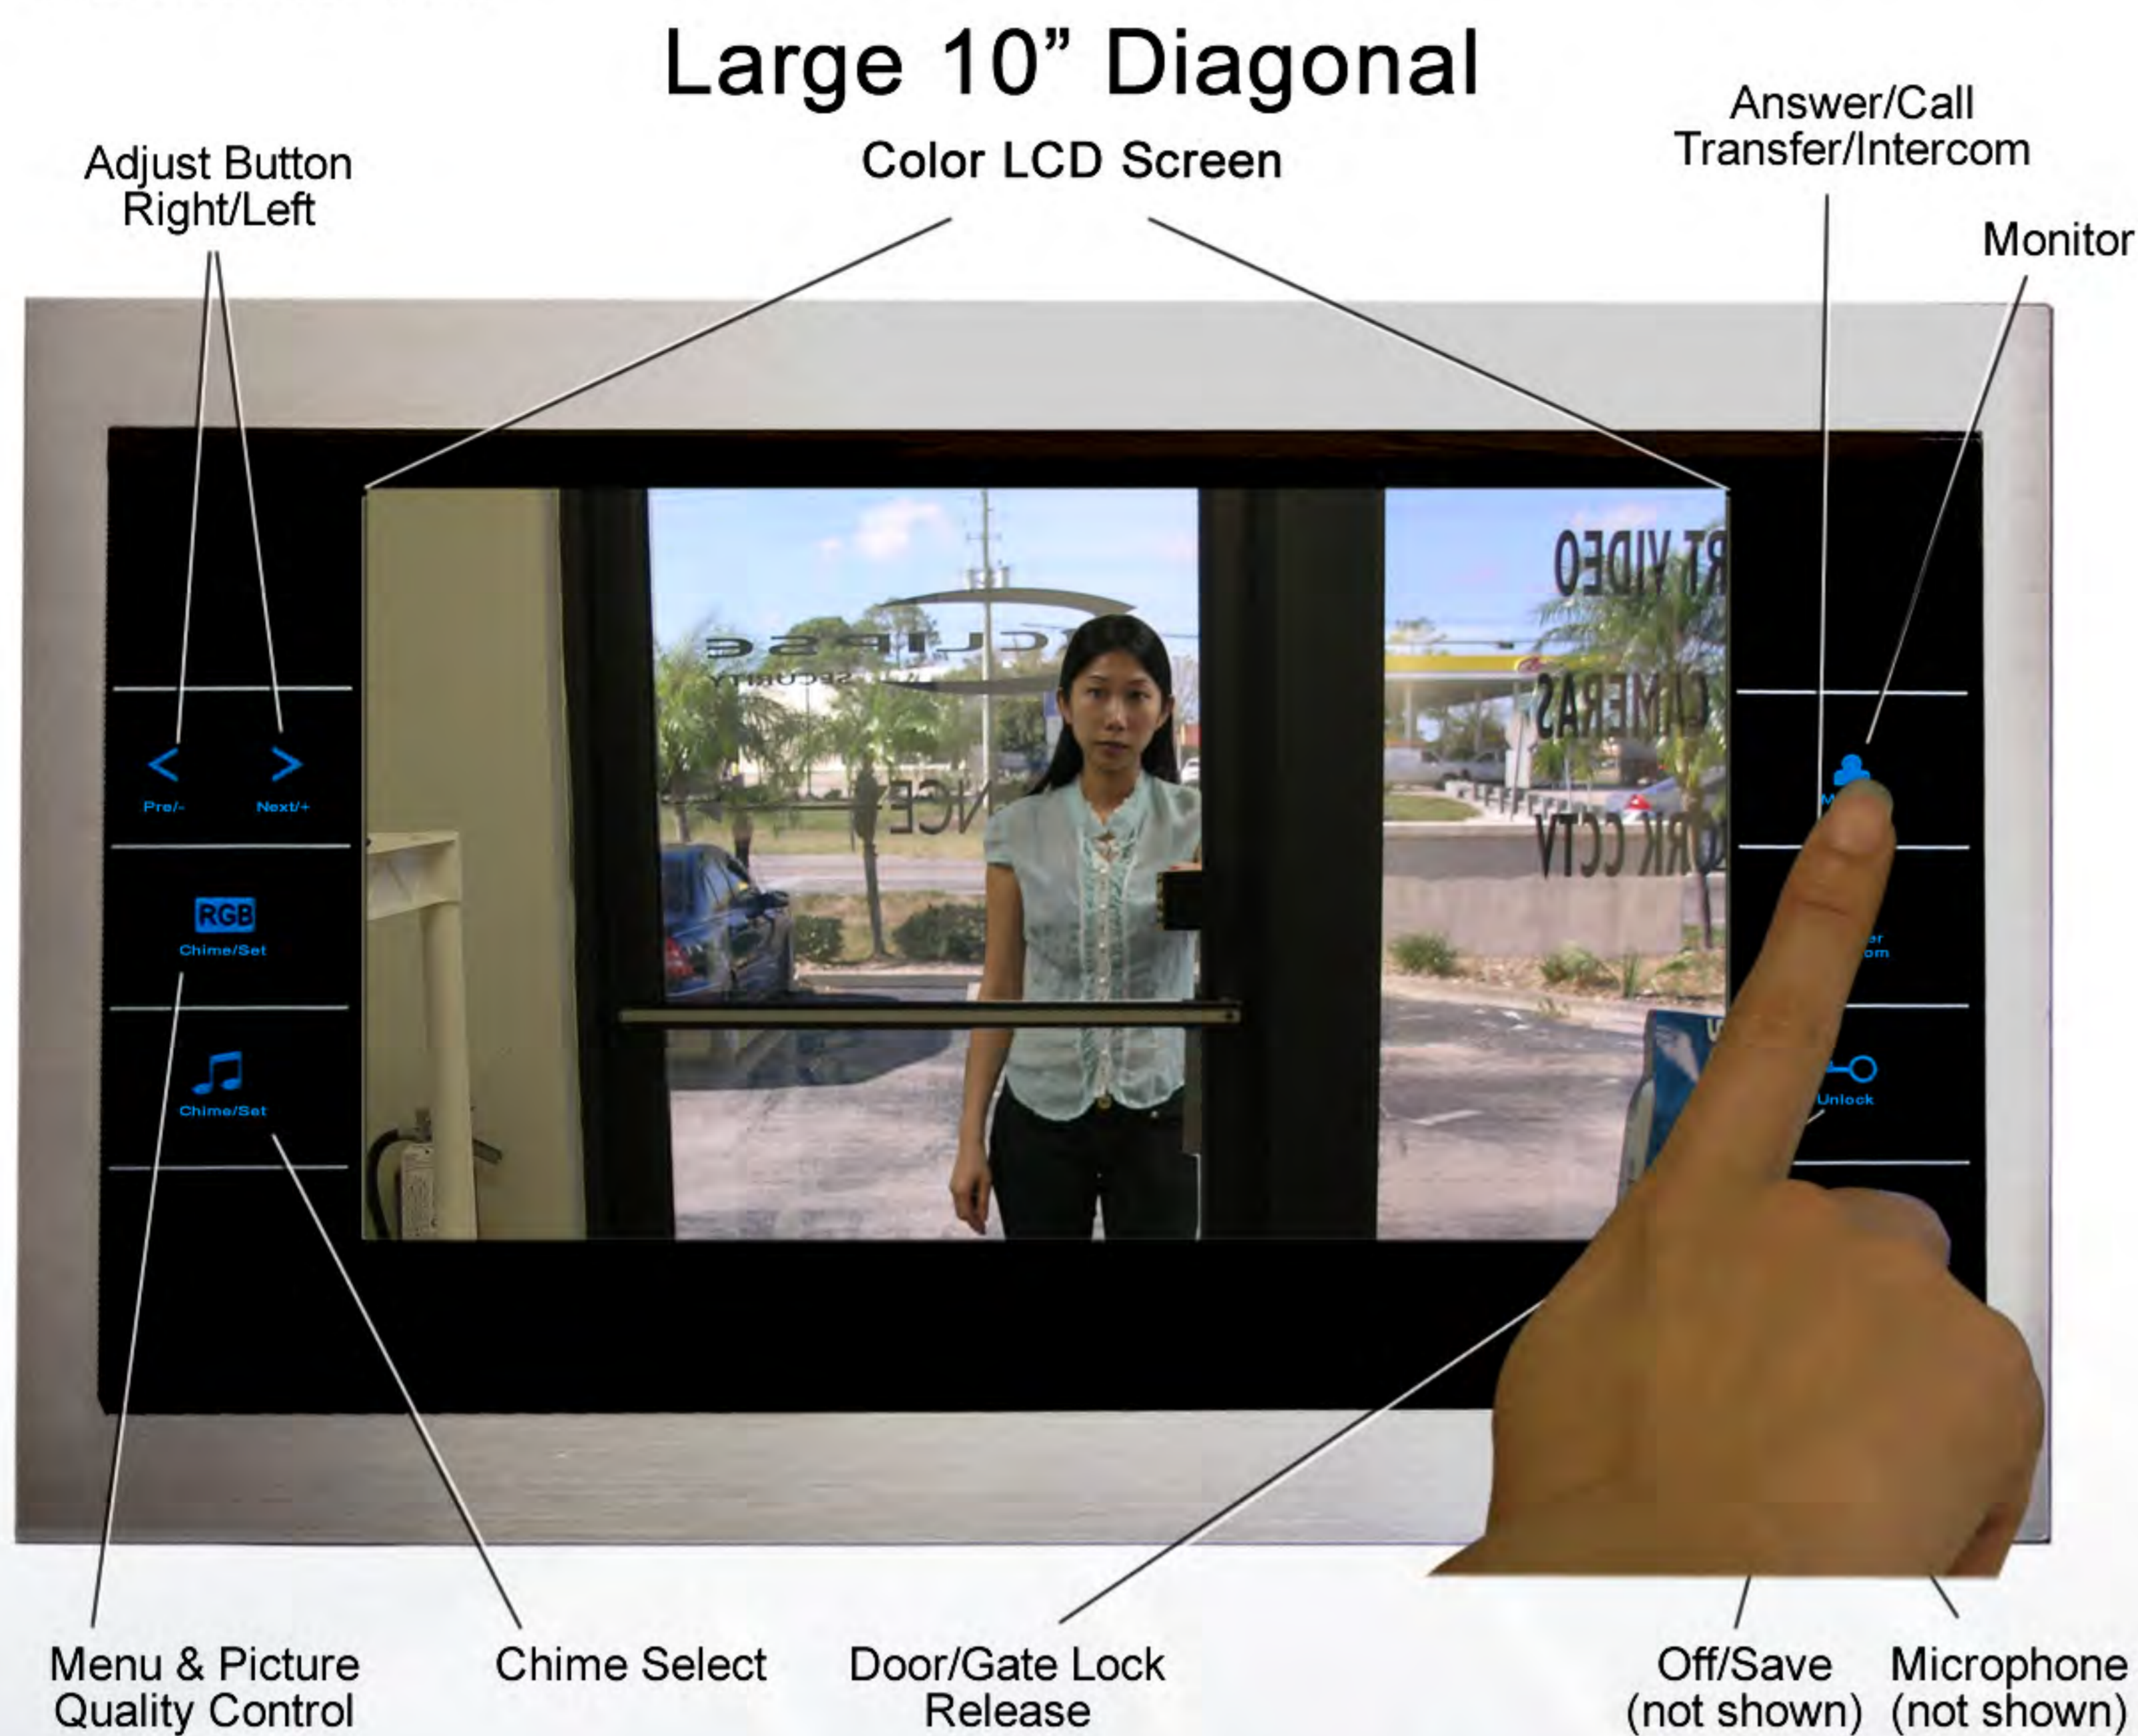

ECL-V702

Expandable Advanced Video Doorbell Monitor

The ECL-V702 is an advanced indoor video doorbell station designed for use with one or two outdoor doorbell camera units. Users can see who is ringing the doorbell and talk with them, and control the door or gate lock associated with the calling unit. You can add a second (sub-monitor) ECL-V702 to the system and monitor your doorbell cameras from two locations. It can also connect to up to two (2) additional security cameras, allowing you to page through both doorbell cameras and both security cameras from the main or sub-monitor unit.

Easy to clean, satin aluminum finish with sealed acrylic face. Easy to reach touch-panel controls on the front. Built-in speaker and microphone for two-way communication.

Features

Live Color Video and Voice Contact with Multiple Stations
Monitor Visitor, Visitor Intercom, Broadcast, Call Transfer
Unlock Button for up to two Doors/Gates
Audio: Internal speaker (mono)
Adjustable volume/brightness/contrast/color
Internal Microphone & speaker for 2-way communication
Can Operate in Standalone Mode
Add One (1) Additional Indoor Monitor (ECL-V702)
Doorbell Cameras: Connects to up to 2 Doorbell Cameras
Auxiliary Cameras: Connects to up to 2 Additional Security Cameras
Additional functions:
• Supports Internal Call and Door Call Transfers between Indoor Stations
• Do Not Disturb mode
• Television/Radio input
• Selectable door chimes
• Built-in seasonal chime themes
• Connect to DVD/MP3 player
• Easy to clean
• Easy to install
• 10" DIAGONAL DISPLAY

Specifications

Display: Color 10" diagonal TFT LCD
Display Resolution: 800x600 VGA quality
Scan Frequency: 15,625 Hz (H), 50 Hz (V)
Video Input: 1Vp-p, 75 ohmsΩ
Power Input: 13.8VDC (power adapter included)
Power Consumption: 1.5-16 watts
Wiring Mode: 4 wires, polar
Dimensions: 10.4" x 6.7" x 1.0" (265mm x 170mm x 25mm)
Operating Temperature: 14° - 122°F (-10° - 50°C)

SUPER WIDE 10-Inch Diagonal LCD Screen

ULTRA-THIN 1-INCH THICK

FRONT

SIDE